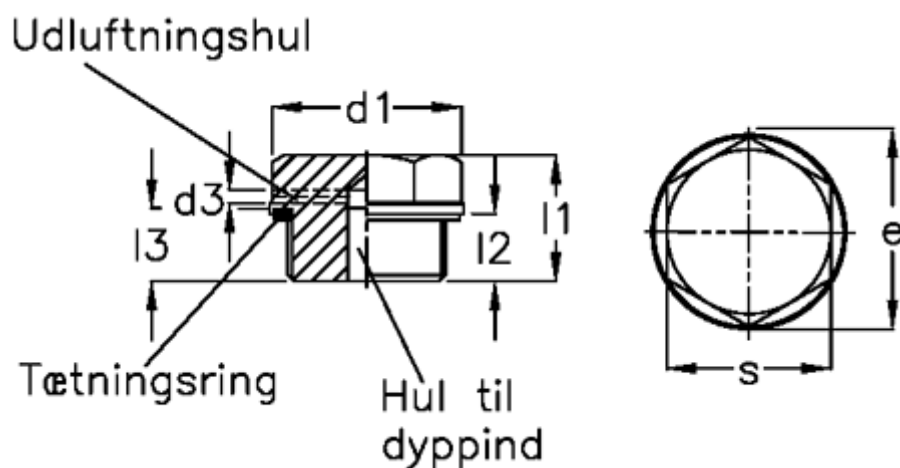

Article number: 20244523

Description: E+G

Threaded plug GN 742-32-M26x1,5-OS-2

Measures

$d1 = 32$
 $d2 = M26x1,5$
 $d3 = 2$
 $d4 = M5$
 $e = 31.2$
 $l1 = 17.0$
 $l2 = 9.0$
 $s = 22$